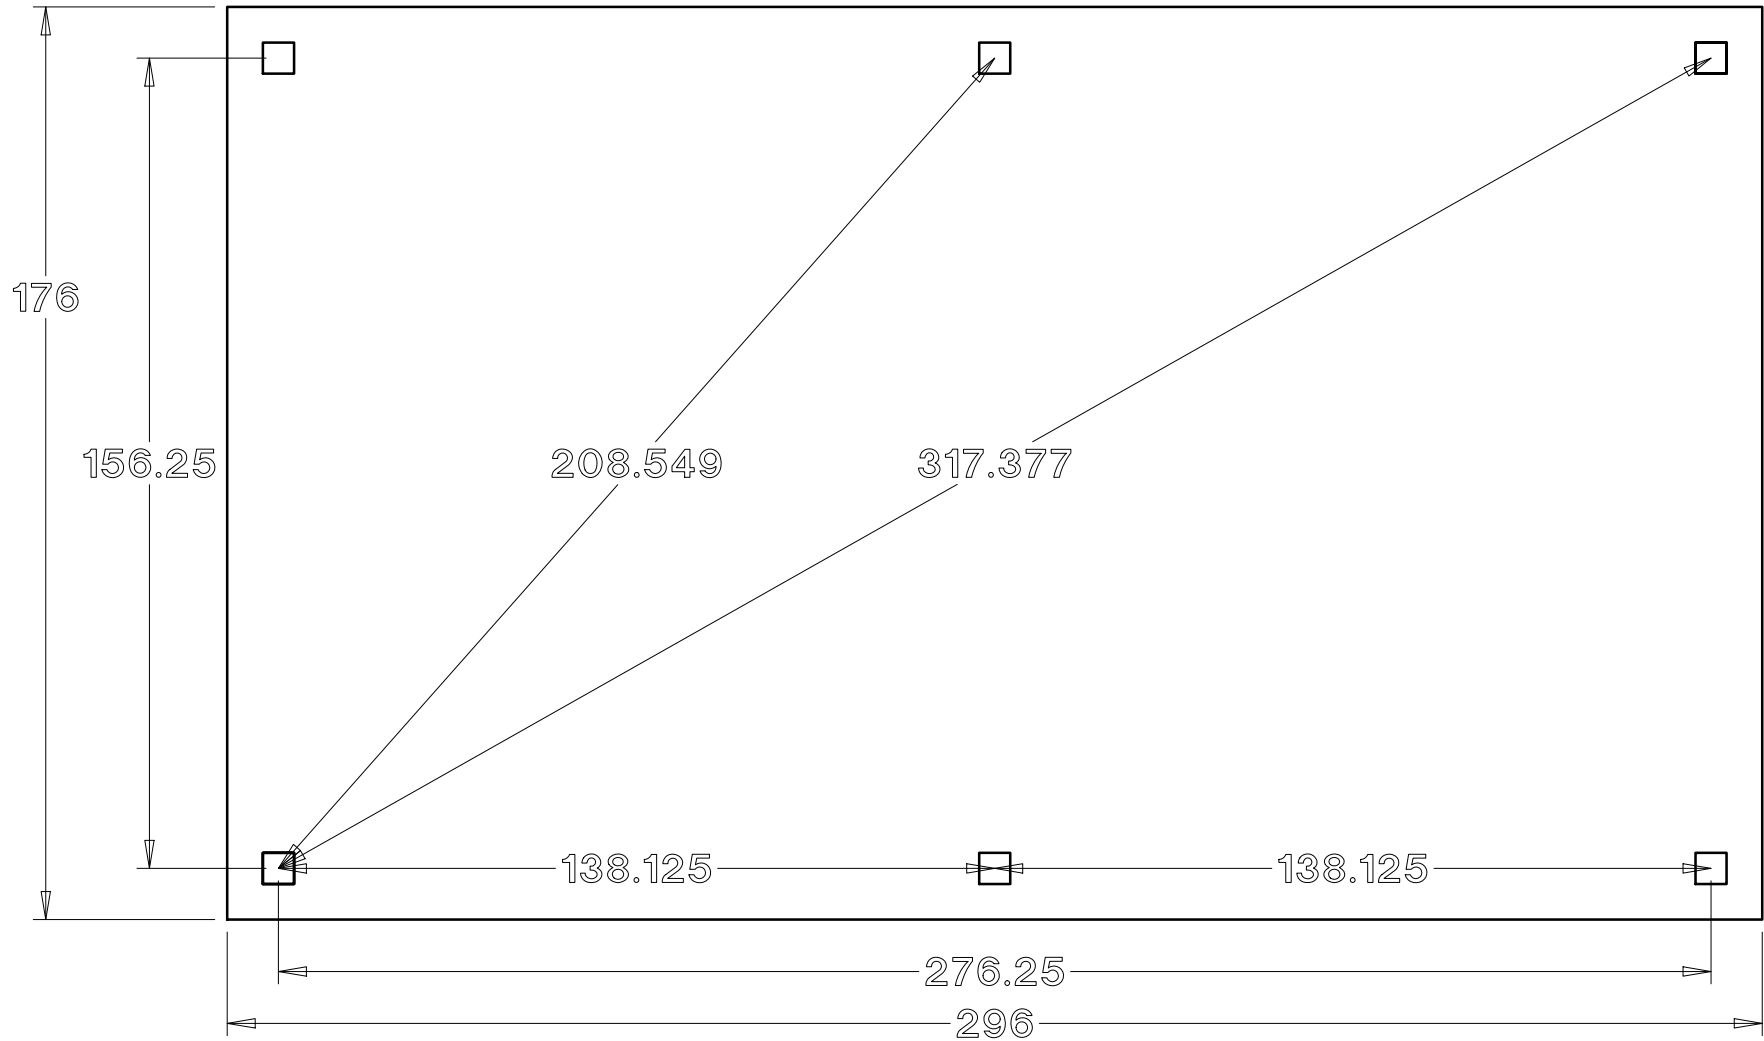

# Baldwin Pergolas

14 x 24 Traditional Pavilion