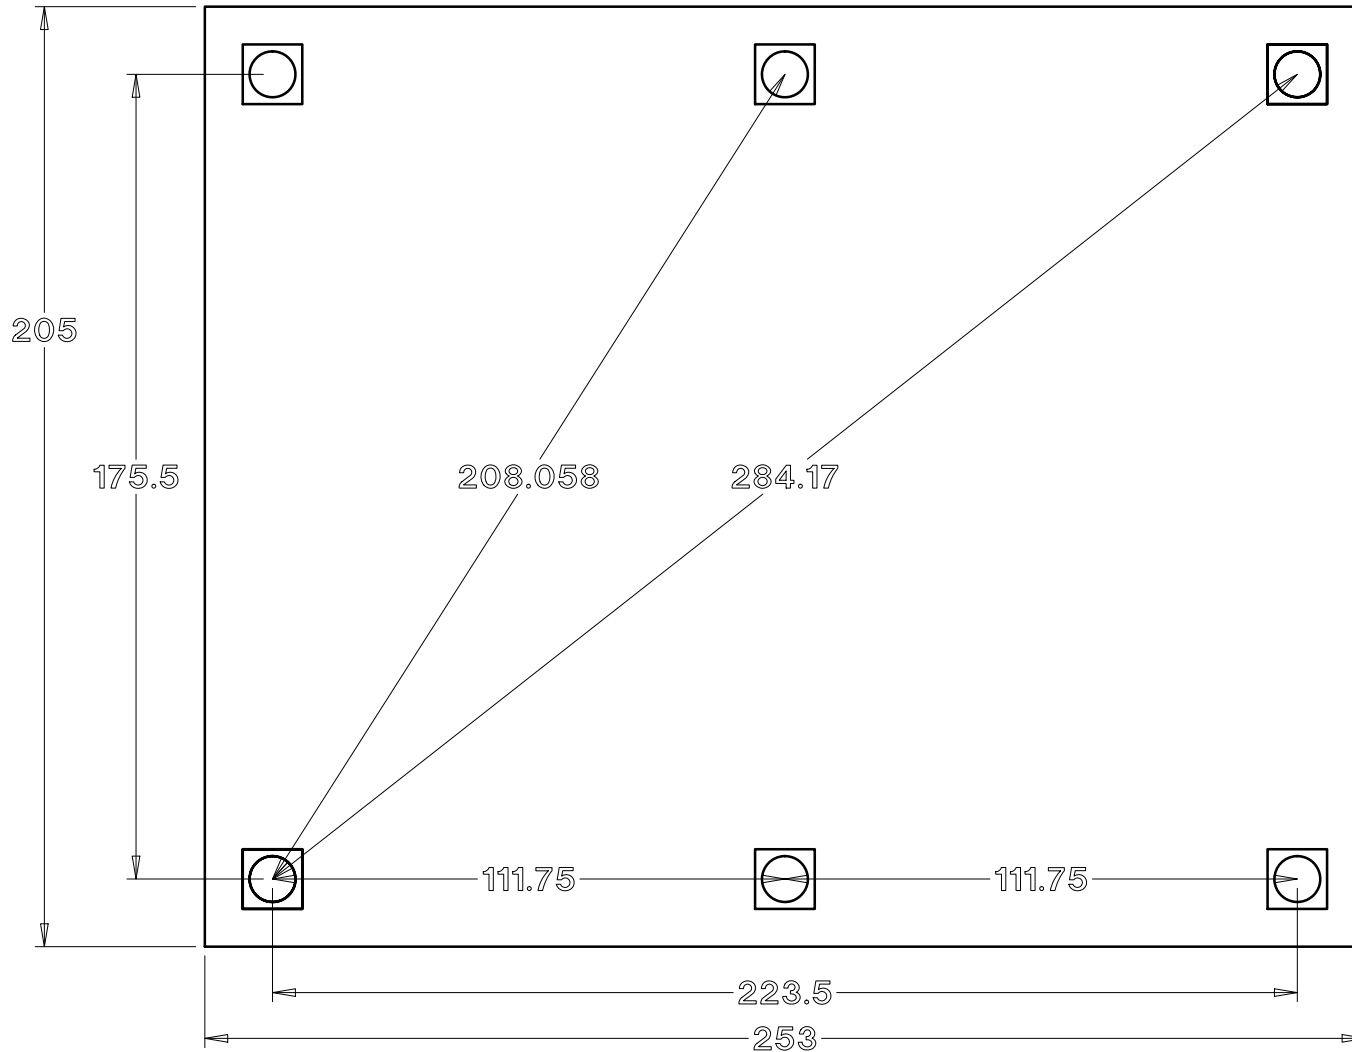

Baldwin Pergolas

16 x 20 Arched Pavilion